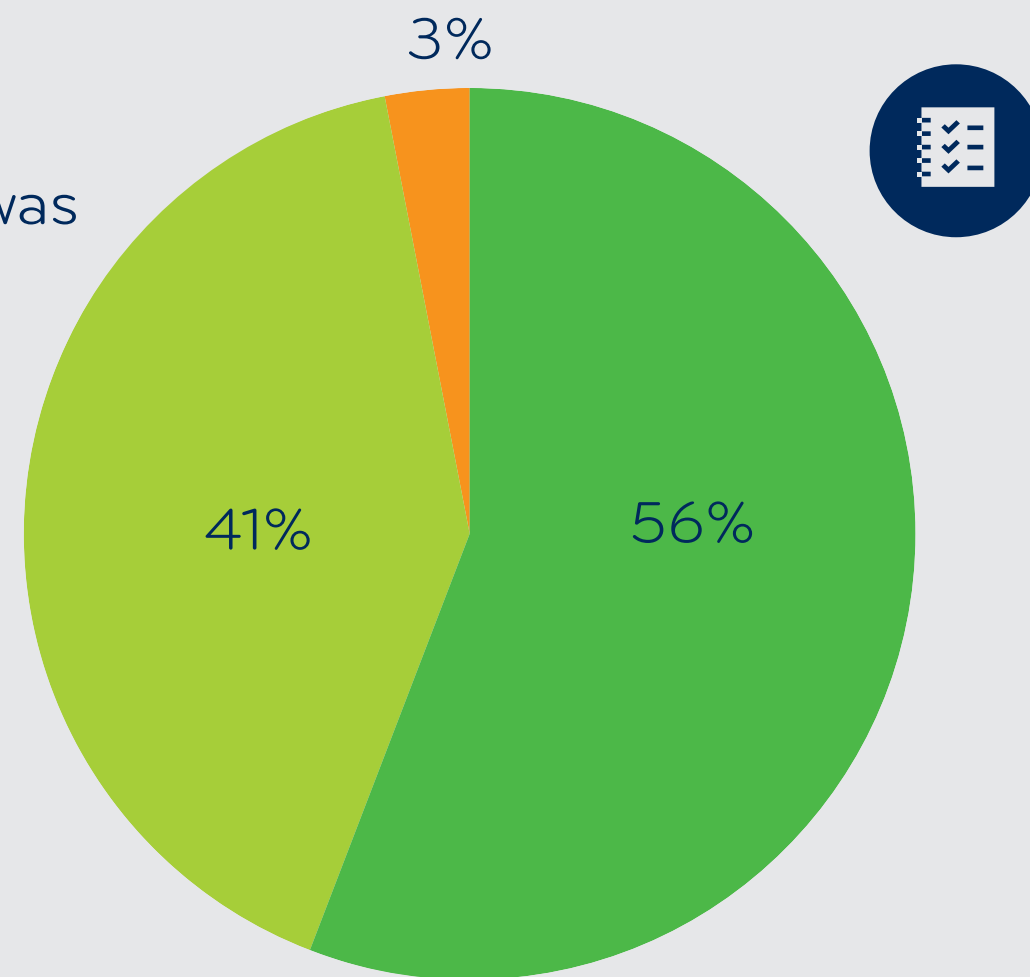

Parents' Survey: Open Evening 2022

St Bede's
Roman Catholic High School

Strongly agree Agree Disagree Strongly disagree

St Bede's
Open Evening was
well organised

My family and I
were made to feel
welcome

The Open Evening
was informative