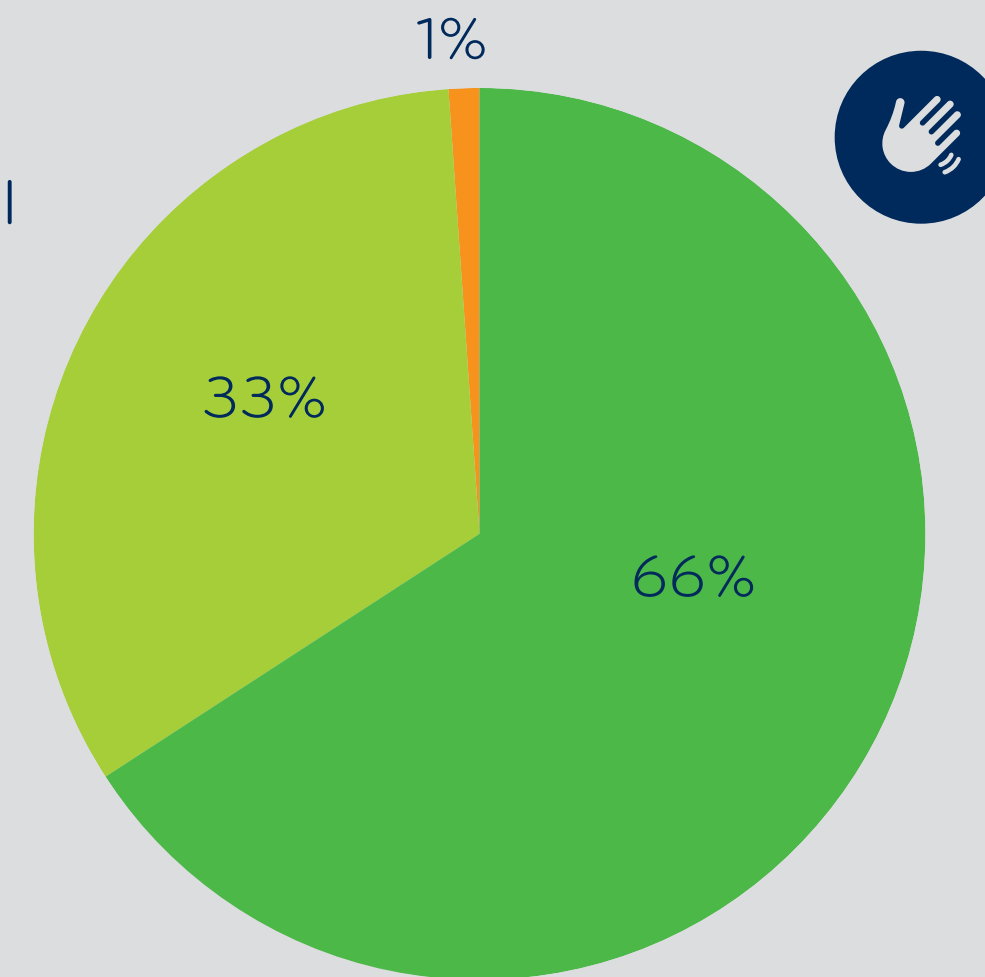

Parents' Survey: Open Evening 2022

St Bede's
Roman Catholic High School

Strongly agree Agree Disagree Strongly disagree

St Bede's
Open Evening was
well organised

My family and I
were made to feel
welcome

The Open Evening
was informative

The Open Evening
was enjoyable

Following the
Open Evening
I am still
considering
naming St
Bede's as one of
my preference
schools