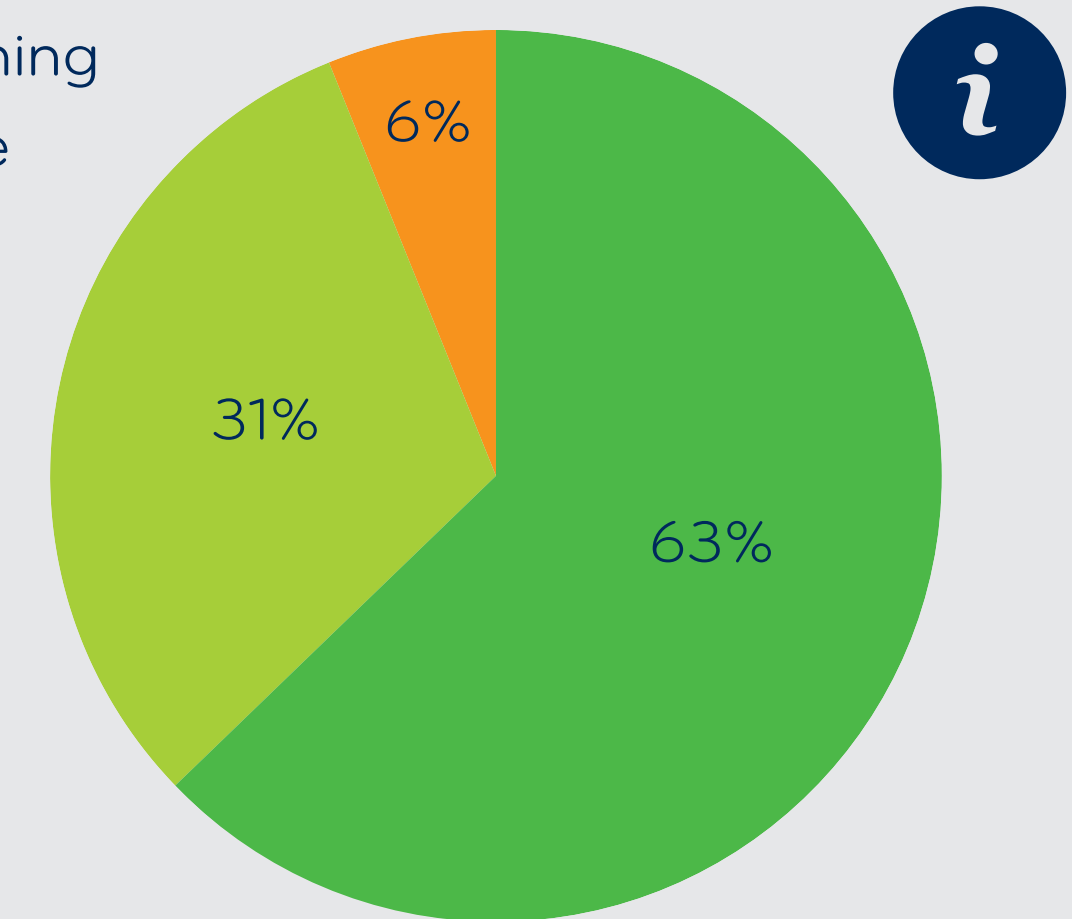

Parents' Survey: Open Evening 2022

St Bede's
Roman Catholic High School

Strongly agree Agree Disagree Strongly disagree

St Bede's
Open Evening was
well organised

My family and I
were made to feel
welcome

The Open Evening
was informative