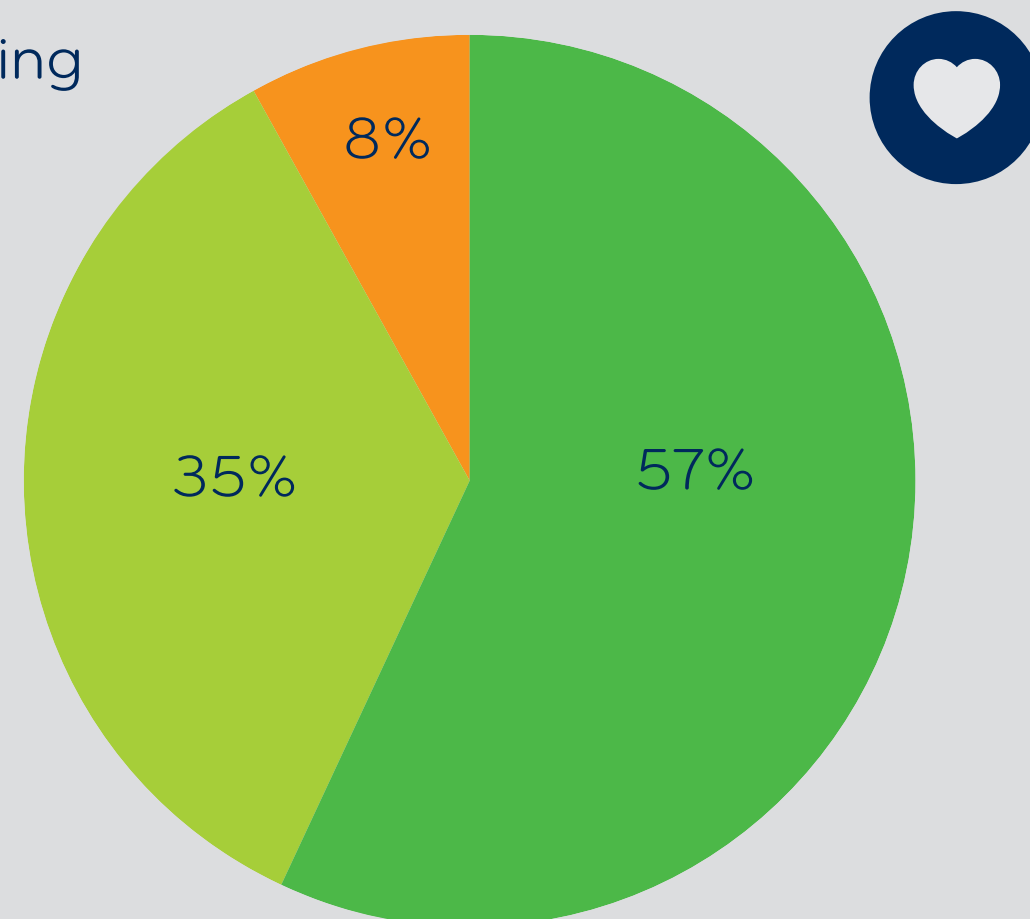

The Open Evening
was enjoyable