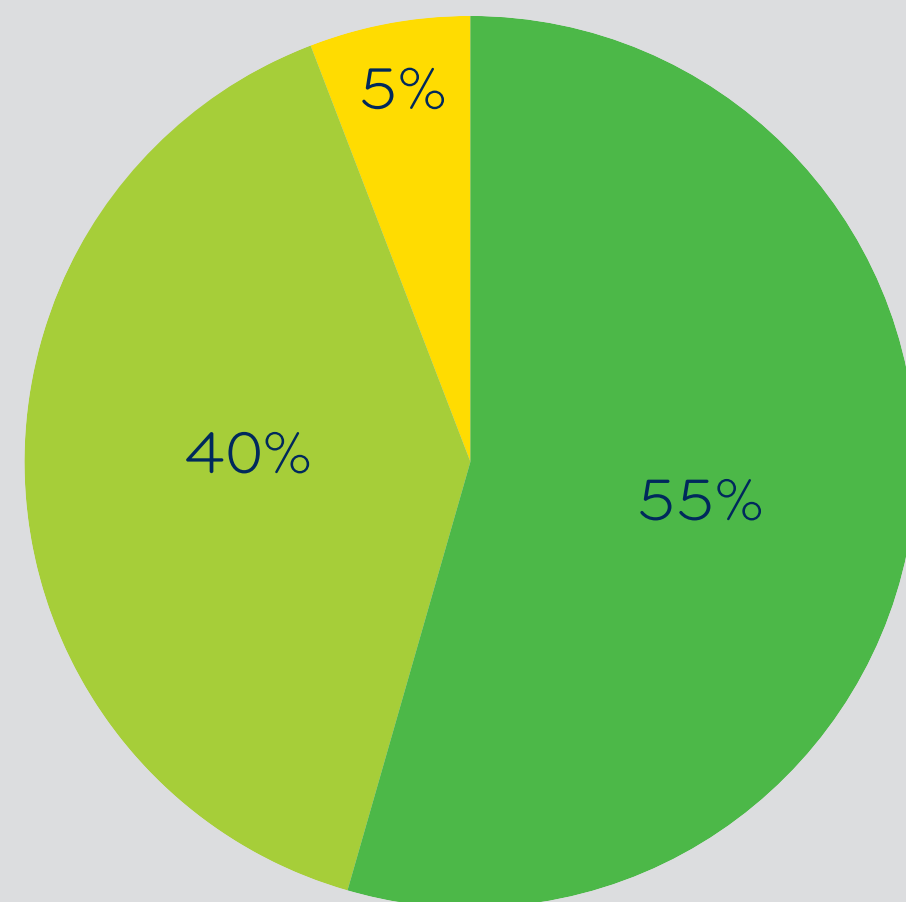

I feel informed about my child's progress