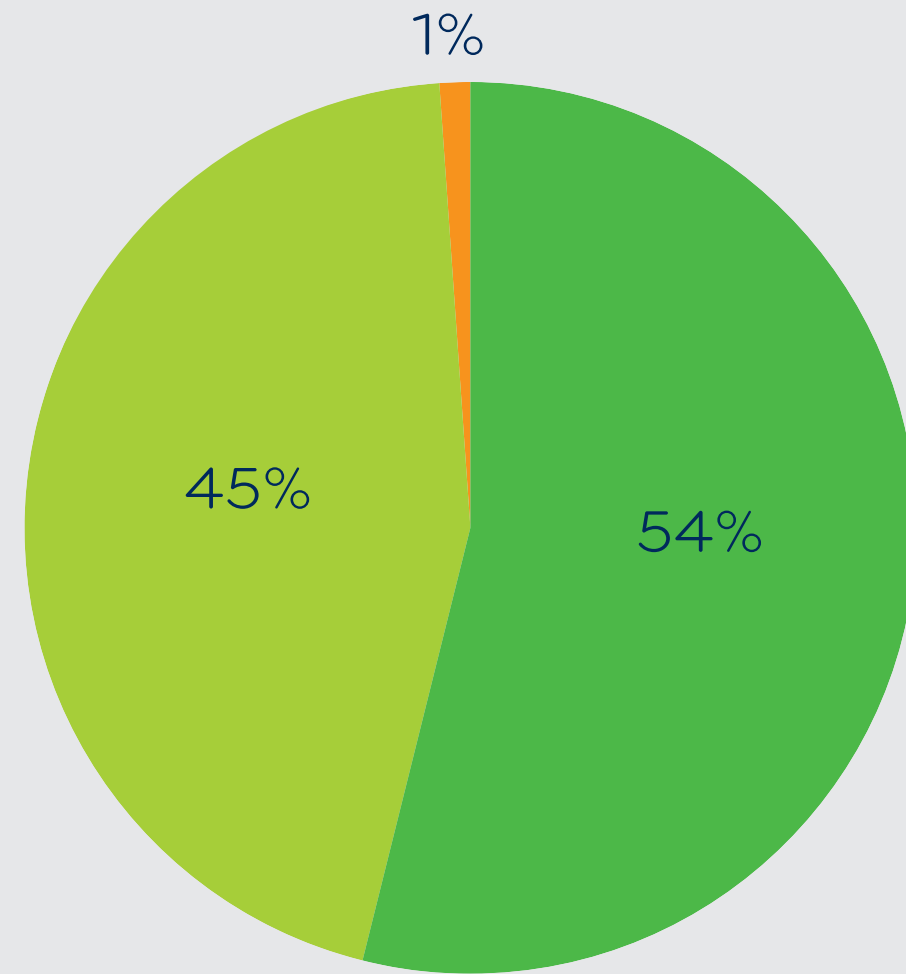

Parents' Survey: Year 7 Parents Evening 2022/23

St Bede's
Roman Catholic High School

Strongly agree Agree Don't know Disagree Strongly disagree

St Bede's has high expectations for my child

St Bede's let me know how my child is doing

I feel informed about my child's progress

I would recommend St Bede's to another parent