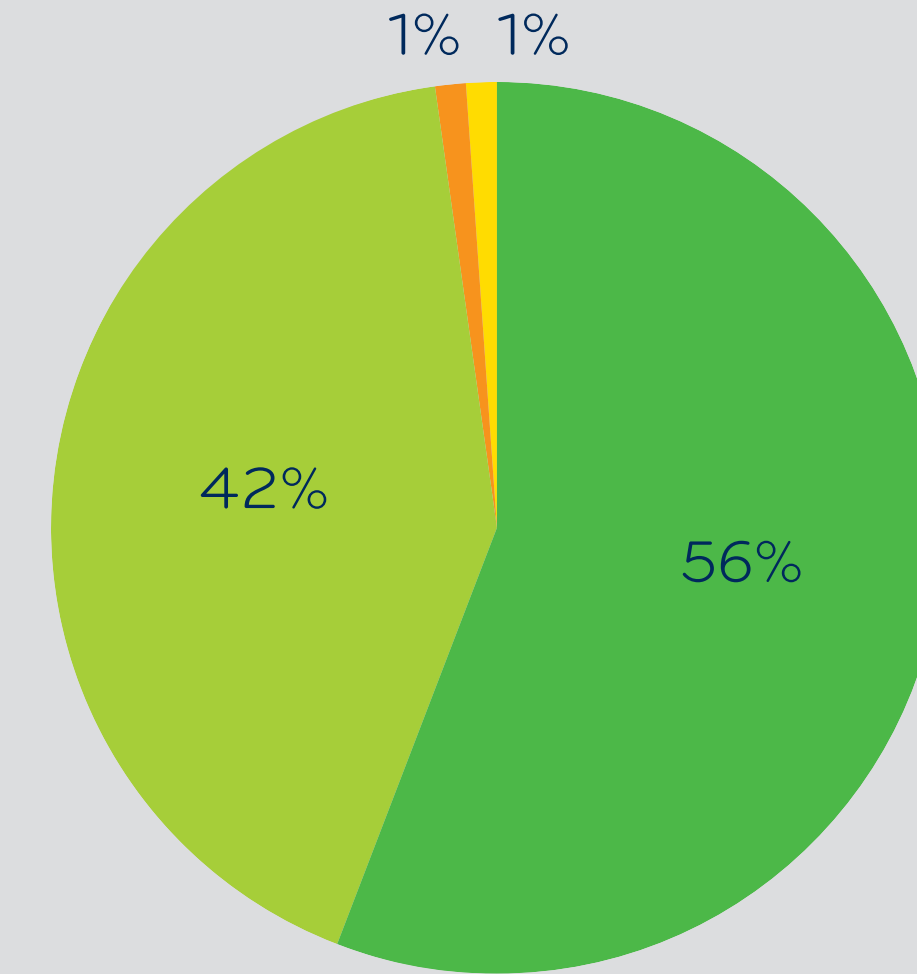

Parents' Survey: Year 7 Parents Evening 2022/23

St Bede's
Roman Catholic High School

Strongly agree Agree Don't know Disagree Strongly disagree

St Bede's has high expectations for my child

St Bede's let me know how my child is doing

I feel informed about my child's progress

I would recommend St Bede's to another parent