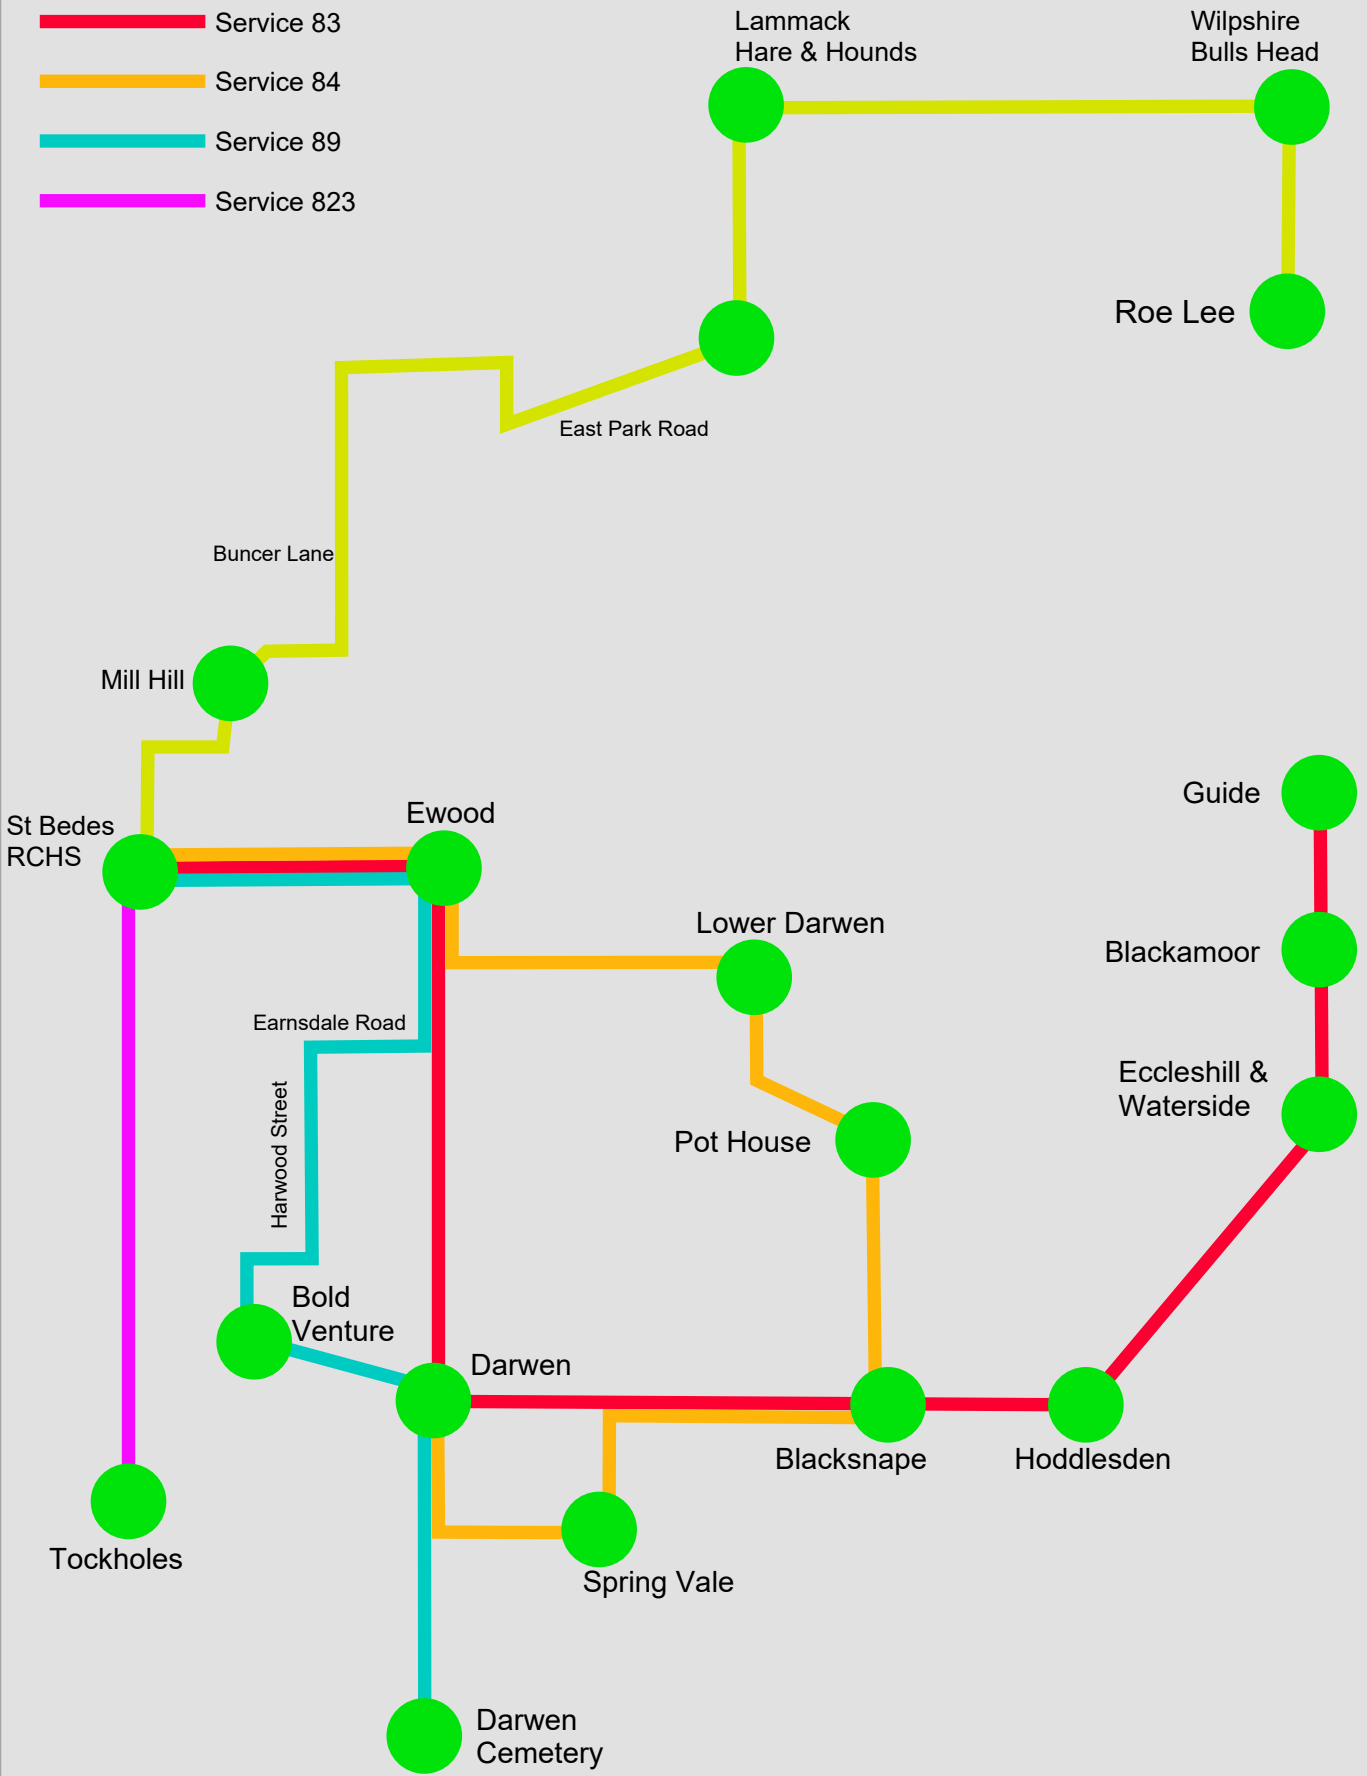

St Bedes RCHS Bus Services

- Service 81
- Service 83
- Service 84
- Service 89
- Service 823

Representation: Not to scale